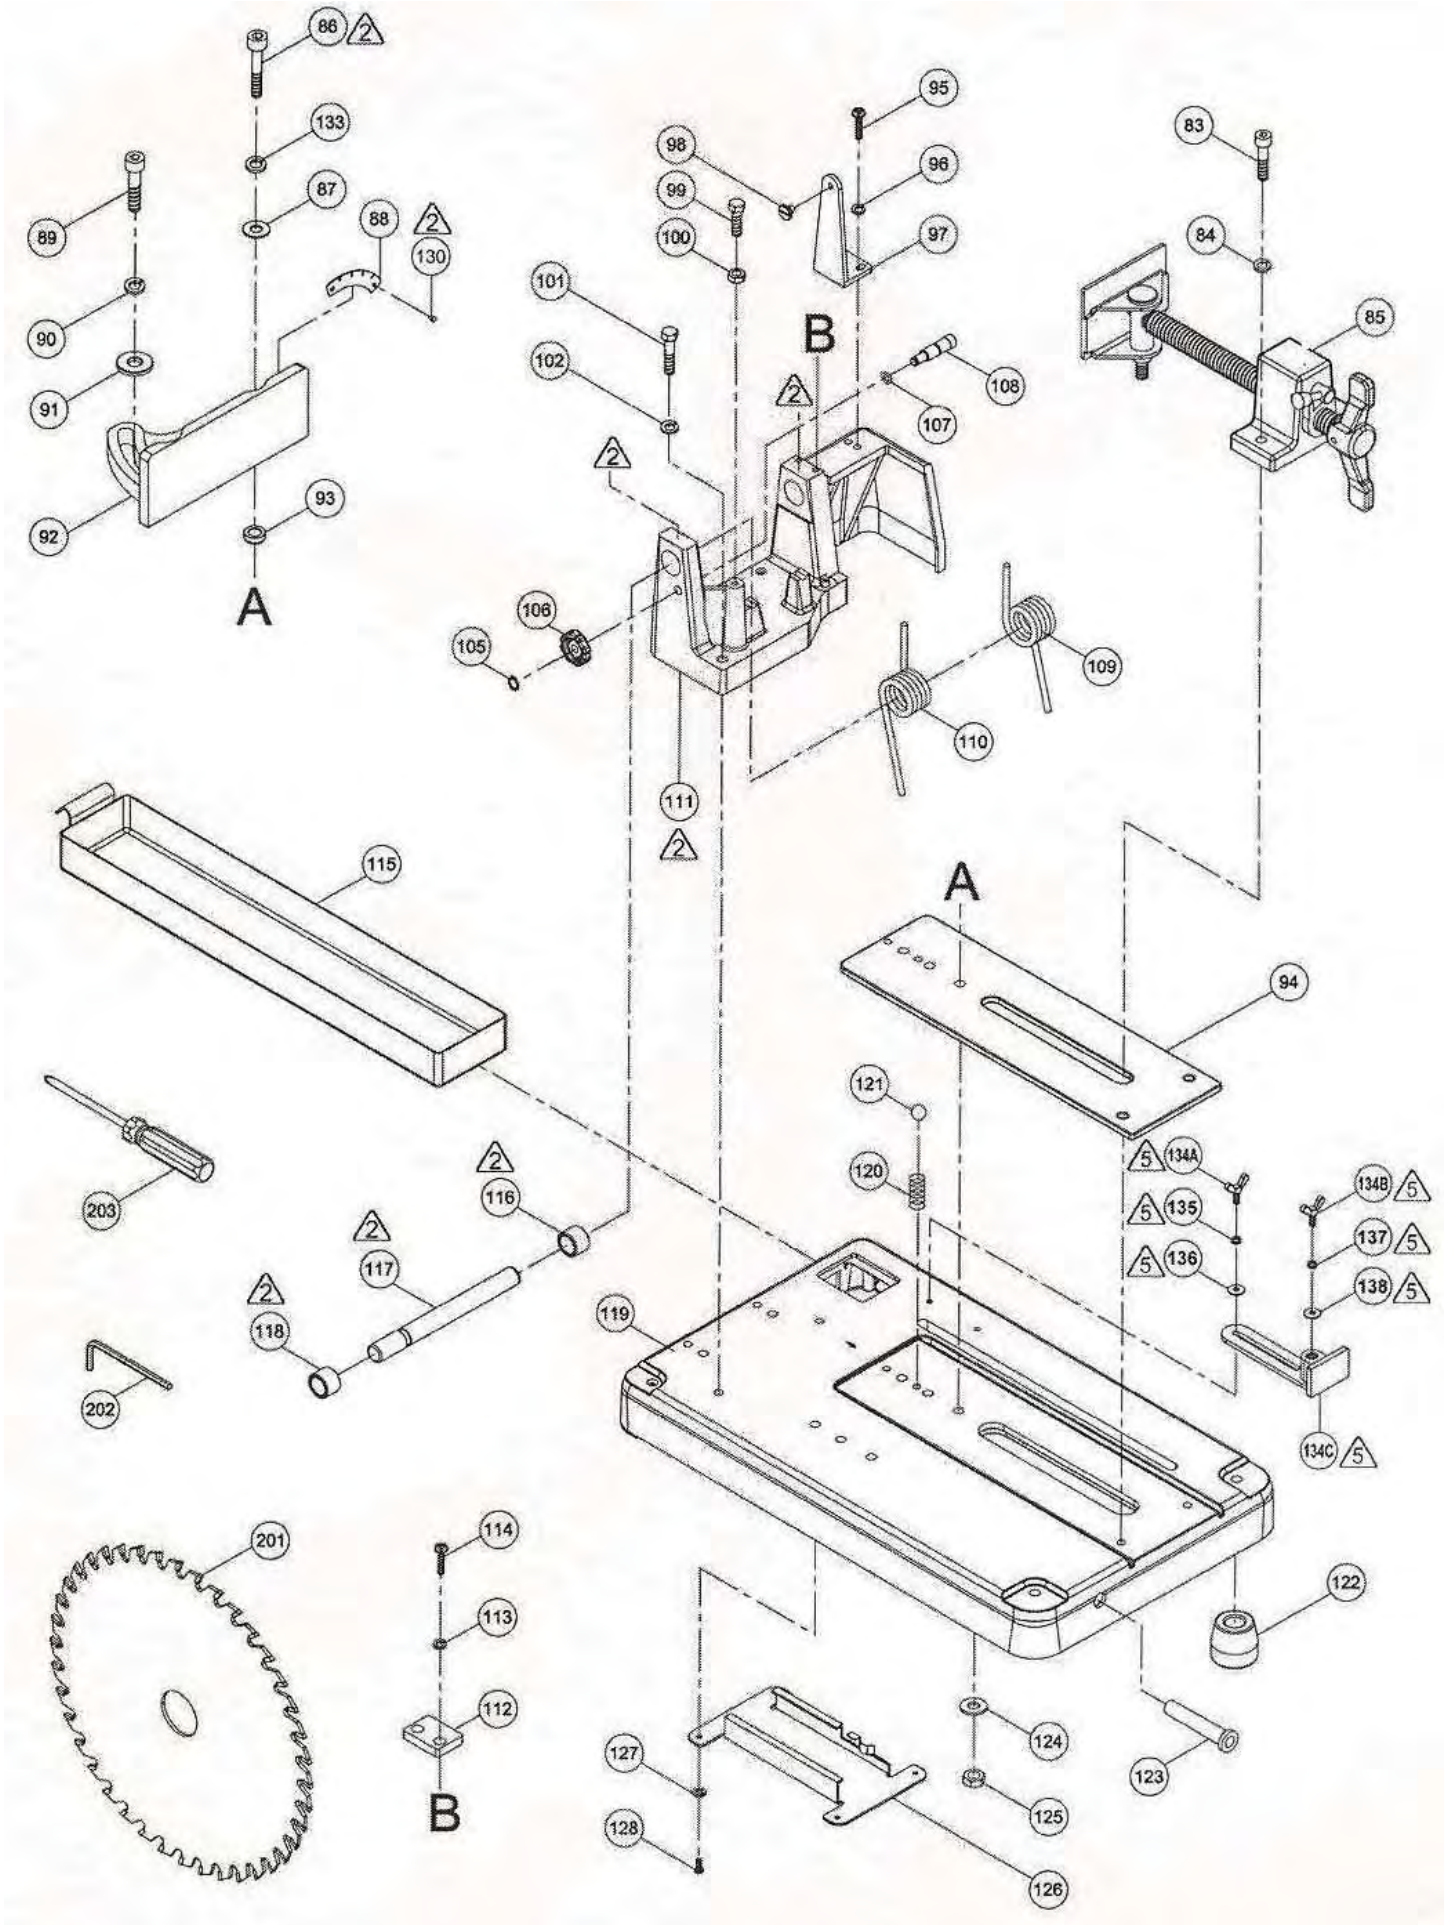

Premium Dry Cutter 9430

Premium Dry Cutter 9430

Premium Dry Cutter 9430

NO	PART NO	Q'TY	PART NAME
1	2106428	1	Screw
2	2221080	1	Wave Washer Ø8
3	2412010	3	Pan Hd, Screw M4×10
4	2222040	3	Spring Washer Ø4
5	2223040	3	Flat Washer Ø4
6	1203048	1	Face Cover
7	2458025	1	Hex, Socket Hd, Screw M10×25
8	2222100	1	Spring Washer Ø10
9	1209069	1	Flat Washer 10×Ø40
10	2104004	1	Flange
11	2104085	1	Flange
12	2203420	1	Retaining Ring C-42
13	1501175	1	Safety Cover Set
14	2412007-1	1	Pan Hd, Screw M4×7
15	2207069	1	Tension Spring
16	2412007-1	1	Pan Hd, Screw M4×7
17	2413035	4	Pan Hd, Screw M5×35
18	2222050	4	Spring Washer Ø5
19	2223050	4	Flat Washer Ø5
20	3005194	1	Blade Cover (230V)
21	2106580	1	Supprot Pin (230V)
22	2412007-1	1	Pan Hd, Screw M4×7 (230V)
23	1209641	1	Arm Lock Plate (230V)
24	2207146	1	Tension Spring (230V)
25	2412007-1	1	Pan Hd, Screw M 4×7 (230V)
26	1606179	1	Rubber (230V)
27	1106002	1	Power Supply Cord With Plug (230V)
28	1604242	1	Cord Guard (230V)
29	2493020	2	Tapping Screw TS5×20
30	1209352	2	Flat Washer Ø5×14
31	2205043	1	Crescent Ring C-8
32	2207151	1	Spring
33	2452016	2	Hex,Socket Hd, Screw M4×16
34	1604351	1	Handle Cover
35	3005179	1	Gear Housing
36	2442010	1	Hex,Socket No Hd, Screw M4×10
37	0605012	1	Ball Bearing 6202-LUZ
38	1804086	1	Armature Assembly (230V)
39	1201042	1	Fan Guide
40	2493080	2	Tapping Screw TS5×80
41	1002071-2	1	Field Assembly (230V)
42	0605010	1	Ball Bearing 6200LUZ
43	1606101	1	Bearing Cining
44	1607103	1	Motor Housing
45	2223050	4	Flat Washer Ø5
46	2222050	4	Spring Washer Ø5
47	2413030	4	Pan, Hd, Screw M5×30
48	1604340	1	Rear cover
49	2492018	2	Tapping Screw TS4×18
50	0901038-2	2	Carbon Brush (230V)
51	0903059	2	Carbon Brush Holder
52	2492012	4	Tapping Screw TS4×12
53	0904006	2	Spring
54	2422010	3	Counter Sunk Hd, Screw M4×10
55	2106372	1	Safety Cover Guide
56	0606014	1	Ball Bearing 6204-LLU
57	3004077	1	Front Cover (230V)
58	0603010	1	Ball Bearing 6200LB
59	2202050	1	Square Key
60	1906032	1	Gear Shaft
61	1905079	1	Gear
62	2203180	1	Retaining Ring C-18
63	0603005	1	Ball Bearing 6000LB
64	2202052	1	Square Key 5x5x12
65	2004122	1	Spindle Ø26xØ21x104,2
66	1905078	1	Square Gear
67	2203210	1	Retaining Ring C-21
68	0603010	1	Ball Bearing 6200LB
69/70	1601048-1S	1	Switch Handle (230V)