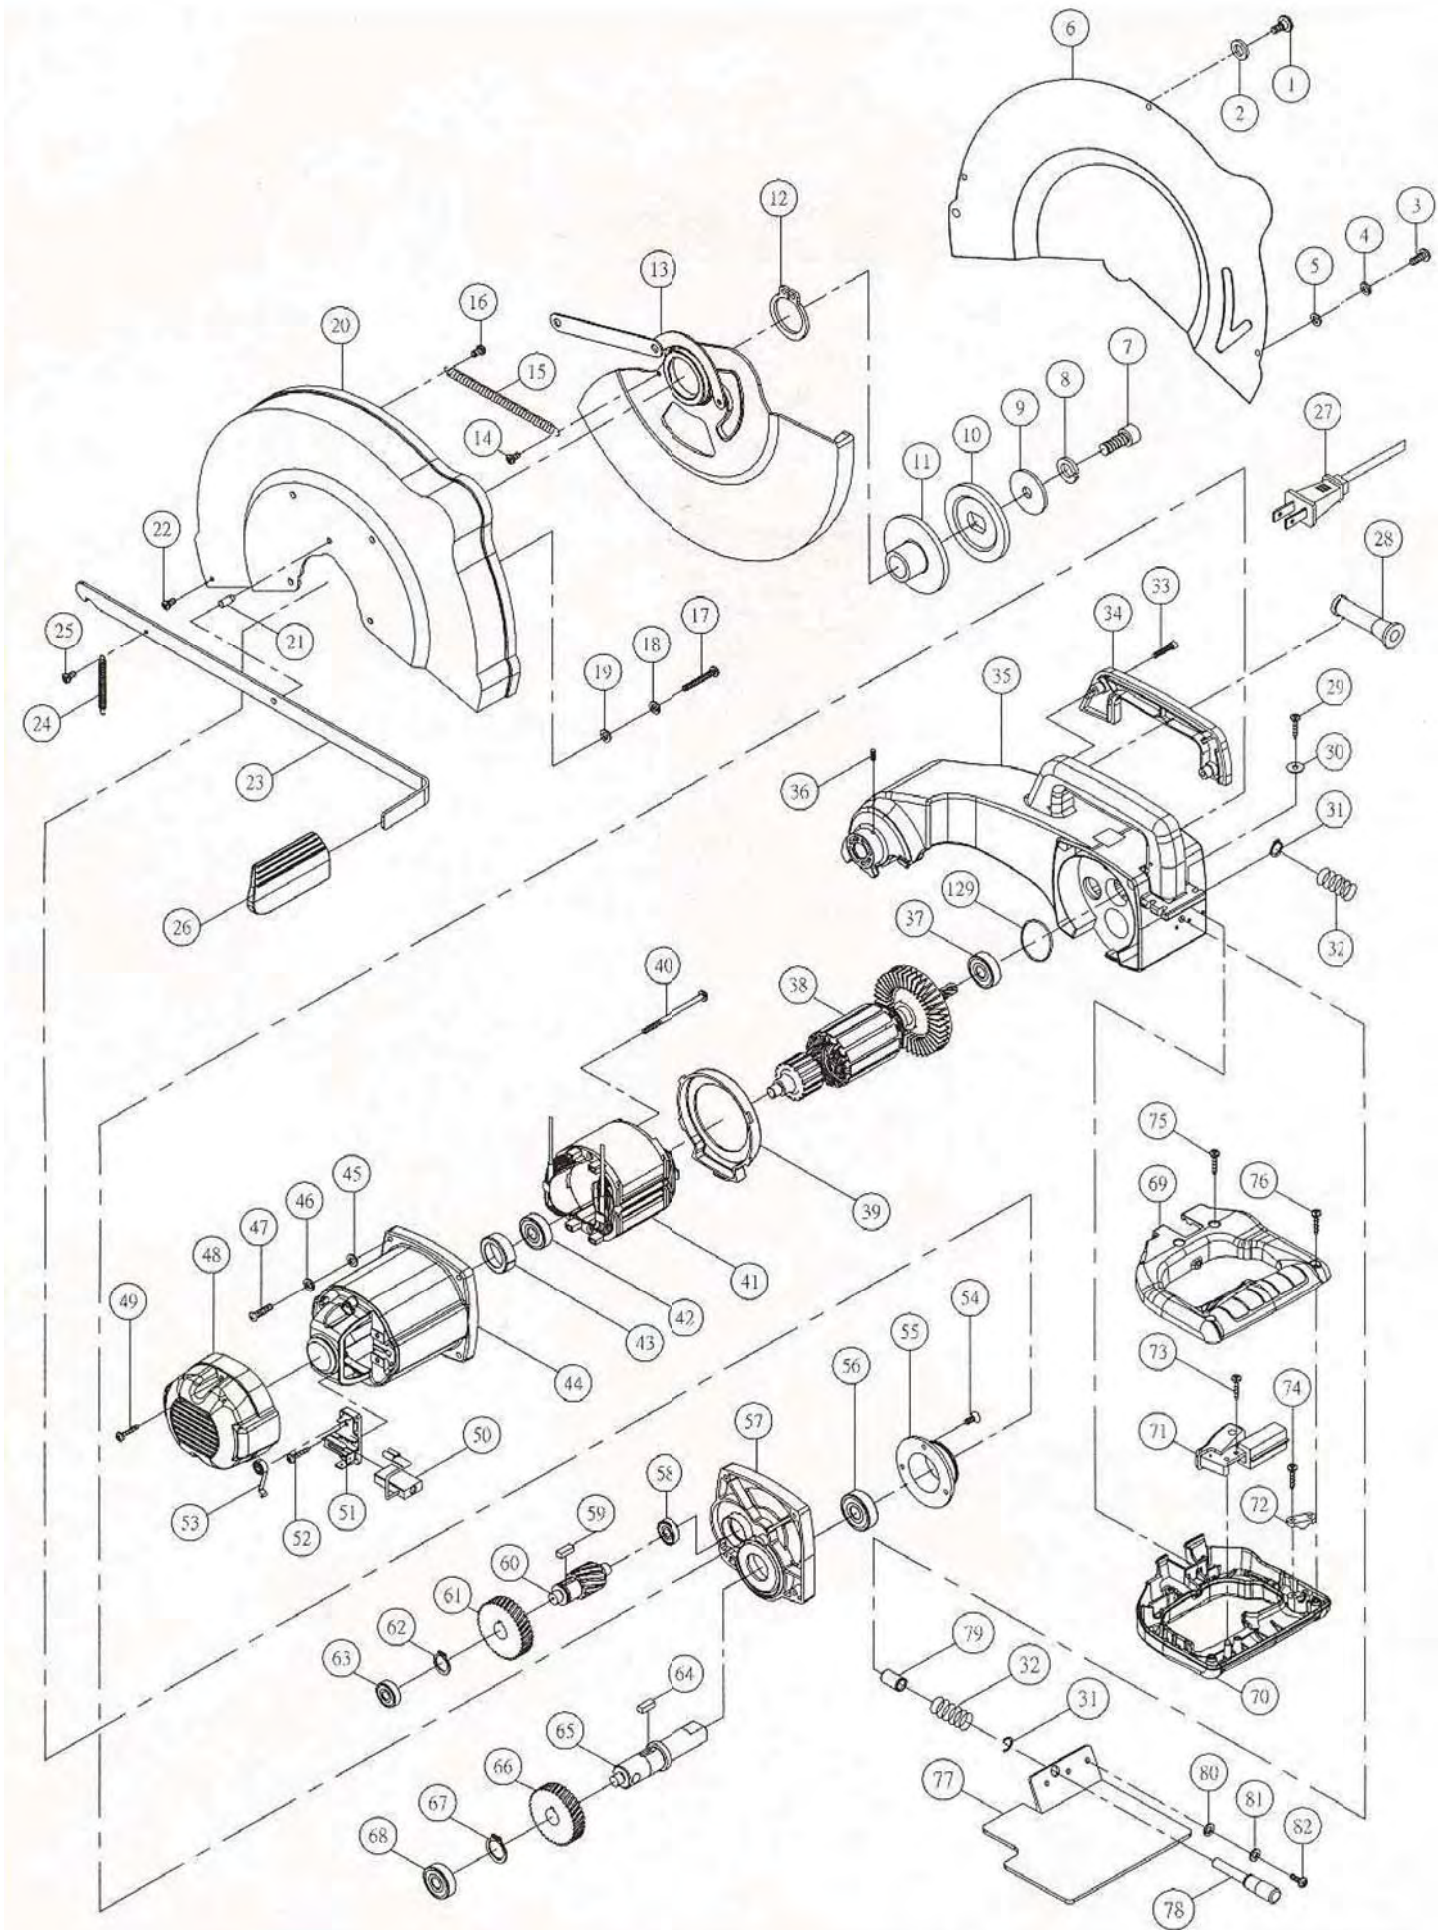

Premium Dry Cutter 9430

Premium Dry Cutter 9430

Premium Dry Cutter 9430

NO	PART NO	Q'TY	PART NAME
1	2106428	1	Screw
2	2221080	1	Wave Washer Ø8
3	2412010	3	Pan Hd, Screw M4×10
4	2222040	3	Spring Washer Ø4
5	2223040	3	Flat Washer Ø4
6	1203048	1	Face Cover
7	2458025	1	Hex, Socket Hd, Screw M10×25
8	2222100	1	Spring Washer Ø10
9	1209069	1	Flat Washer 10×Ø40
10	2104004	1	Flange
11	2104085	1	Flange
12	2203420	1	Retaining Ring C-42
13	1501175	1	Safety Cover Set
14	2412007-1	1	Pan Hd, Screw M4×7
15	2207069	1	Tension Spring
16	2412007-1	1	Pan Hd, Screw M4×7
17	2413035	4	Pan Hd, Screw M5×35
18	2222050	4	Spring Washer Ø5
19	2223050	4	Flat Washer Ø5
20	3005194	1	Blade Cover (230V)
21	2106580	1	Supprot Pin (230V)
22	2412007-1	1	Pan Hd, Screw M4×7 (230V)
23	1209641	1	Arm Lock Plate (230V)
24	2207146	1	Tension Spring (230V)
25	2412007-1	1	Pan Hd, Screw M 4×7 (230V)
26	1606179	1	Rubber (230V)
27	1106002	1	Power Supply Cord With Plug (230V)
28	1604242	1	Cord Guard (230V)
29	2493020	2	Tapping Screw TS5×20
30	1209352	2	Flat Washer Ø5×14
31	2205043	1	Crescent Ring C-8
32	2207151	1	Spring
33	2452016	2	Hex,Socket Hd, Screw M4×16
34	1604351	1	Handle Cover
35	3005179	1	Gear Housing
36	2442010	1	Hex,Socket No Hd, Screw M4×10
37	0605012	1	Ball Bearing 6202-LUZ
38	1804086	1	Armature Assembly (230V)
39	1201042	1	Fan Guide
40	2493080	2	Tapping Screw TS5×80
41	1002071-2	1	Field Assembly (230V)
42	0605010	1	Ball Bearing 6200LUZ
43	1606101	1	Bearing Cining
44	1607103	1	Motor Housing
45	2223050	4	Flat Washer Ø5
46	2222050	4	Spring Washer Ø5
47	2413030	4	Pan, Hd, Screw M5×30
48	1604340	1	Rear cover
49	2492018	2	Tapping Screw TS4×18
50	0901038-2	2	Carbon Brush (230V)
51	0903059	2	Carbon Brush Holder
52	2492012	4	Tapping Screw TS4×12
53	0904006	2	Spring
54	2422010	3	Counter Sunk Hd, Screw M4×10
55	2106372	1	Safety Cover Guide
56	0606014	1	Ball Bearing 6204-LLU
57	3004077	1	Front Cover (230V)
58	0603010	1	Ball Bearing 6200LB
59	2202050	1	Square Key
60	1906032	1	Gear Shaft
61	1905079	1	Gear
62	2203180	1	Retaining Ring C-18
63	0603005	1	Ball Bearing 6000LB
64	2202052	1	Square Key 5x5x12
65	2004122	1	Spindle Ø26xØ21x104,2
66	1905078	1	Square Gear
67	2203210	1	Retaining Ring C-21
68	0603010	1	Ball Bearing 6200LB
69/70	1601048-1S	1	Switch Handle (230V)