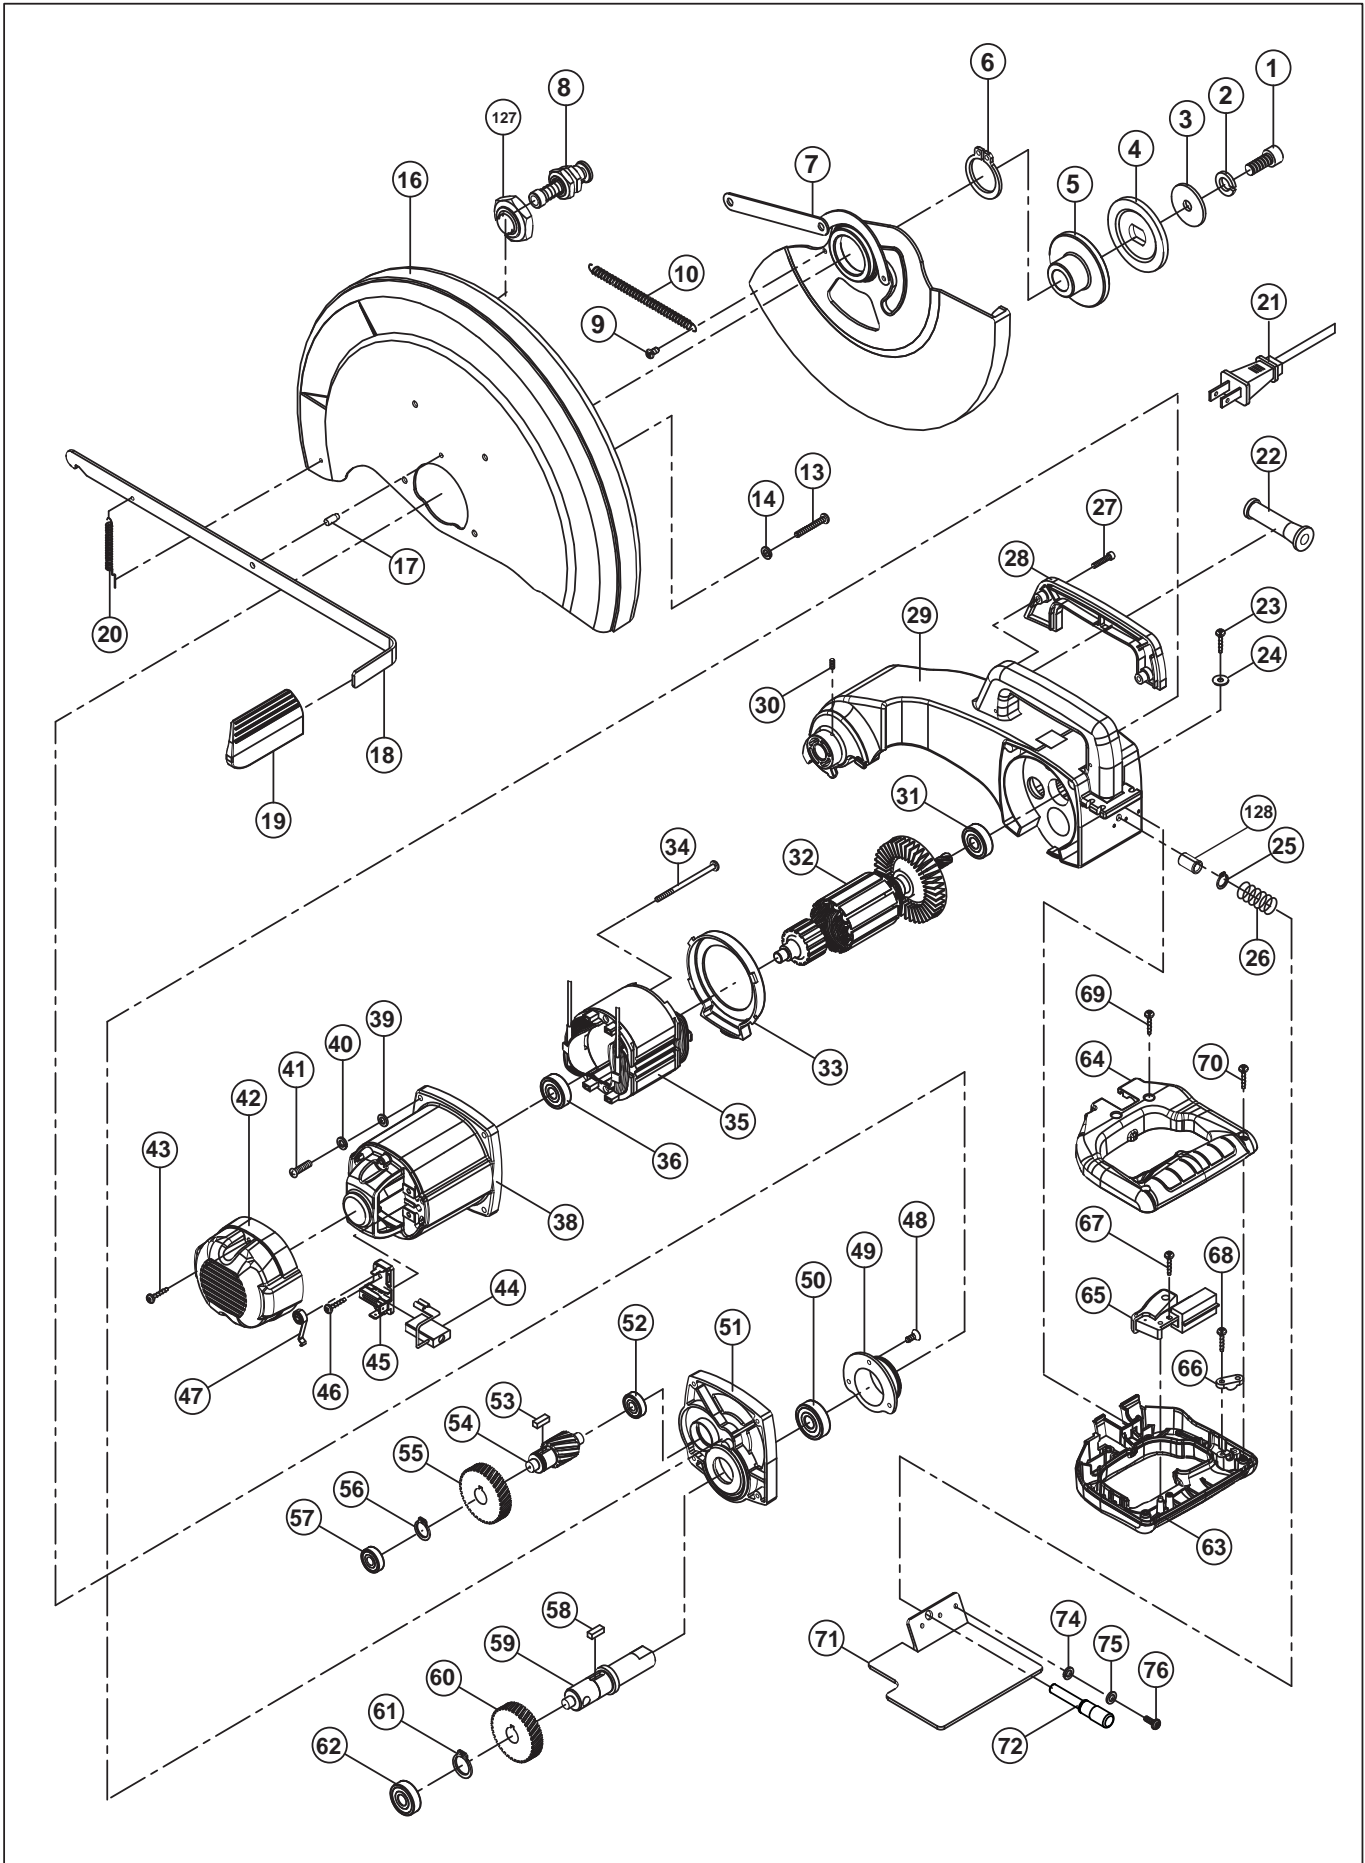

Premium Super Dry Cutter 9435T3

Premium Super Dry Cutter 9435T3

Premium Super Dry Cutter 9435T3

Item No	Part No.	QTY Used	Part Name	Standards
1	2458025	1	Hex. Socket Hd. Screw	M10x25
2	2222100	1	Spring Washer	Ø10
3	1209069	1	Flat Washer	Ø10.2xØ40
4	2104004	1	Flange	Ø70x Ø20x7.5
5	2104085	1	Flange	Ø20* Ø25.4* Ø70*29
6	2203420	1	Retaining Ring	C-42
7	1501170	1	Safety Cover Set	T2 / T3
8	1501177	2	Supporting Set	T2 / T3
9	2412007-1	1	Pan Hd. Screw	M4x7
10	2207148	1	Tension Spring	Ø0.7* Ø6*100
11	2207143	1	Spring	
12	2443006	1	Hex. Socket No Hd. Screw	M5x6
13	2413035	4	Pan Hd. Screw	M5x35
14	2222050	4	Spring Washer	Ø5
15	2106578	1	Setting Nut	
16	1501163	1	Blade Cover	(230V)
17	2106580	1	Supprot Pin	(230V)
18	1209641	1	Arm Lock Plate	(230V)
19	1606179	1	Rubber	(230V)
20	2207147	1	Tension Spring	(230V)
21	1114012	1	Power Supply Cord With Plug	(115V) US Version
21	1106002	1	Power Supply Cord With Plug	(230V)
22	1604243	1	Cord Guard	(115V)
22	1604242	1	Cord Guard	(230V)
23	2493020	2	Tapping Screw	TS5x20
24	1209352	2	Flat Washer	Ø5xØ14
25	2205043	1	Crescent Ring	C-8
26	2207151	1	Spring	
27	2452016	2	Hex.Socket Hd. Screw	M4x16
28	1604351	1	Handle Cover	
29	3005179	1	Gear Housing	
30	2442010	1	Hex. Socket No Hd. Screw	M4x10
31	0605012	1	Ball Bearing	6202LUZ
32	1803090	1	Armature Assembly	(115V)
32	1804090	1	Armature Assembly	(230V)
33	1201042	1	Fan Guide	Ø70x11
34	2493080	2	Tapping Screw	TS5x80
35	1001126	1	Field Assembly	(115V)
35	1002126	1	Field Assembly	(230V)
36	0602010	1	Ball Bearing	6200-ZZ
37	2106577	1	Fence Guide Spindle	
38	1607104	1	Motor Housing	
39	2223050	4	Flat Washer	Ø5
40	2222050	4	Spring Washer	Ø5
41	2413030	4	Pan. Hd. Screw	M5x30
42	1604340	1	Rear cover	98x112x56
43	2492018	2	Tapping Screw	TS4x18
44	0901038-1	2	Carbon Brush	(115V)
44	0901038-2	2	Carbon Brush	(230V)
45	0903059	2	Carbon Brush Holder	
46	2492012	4	Tapping Screw	TS4x12