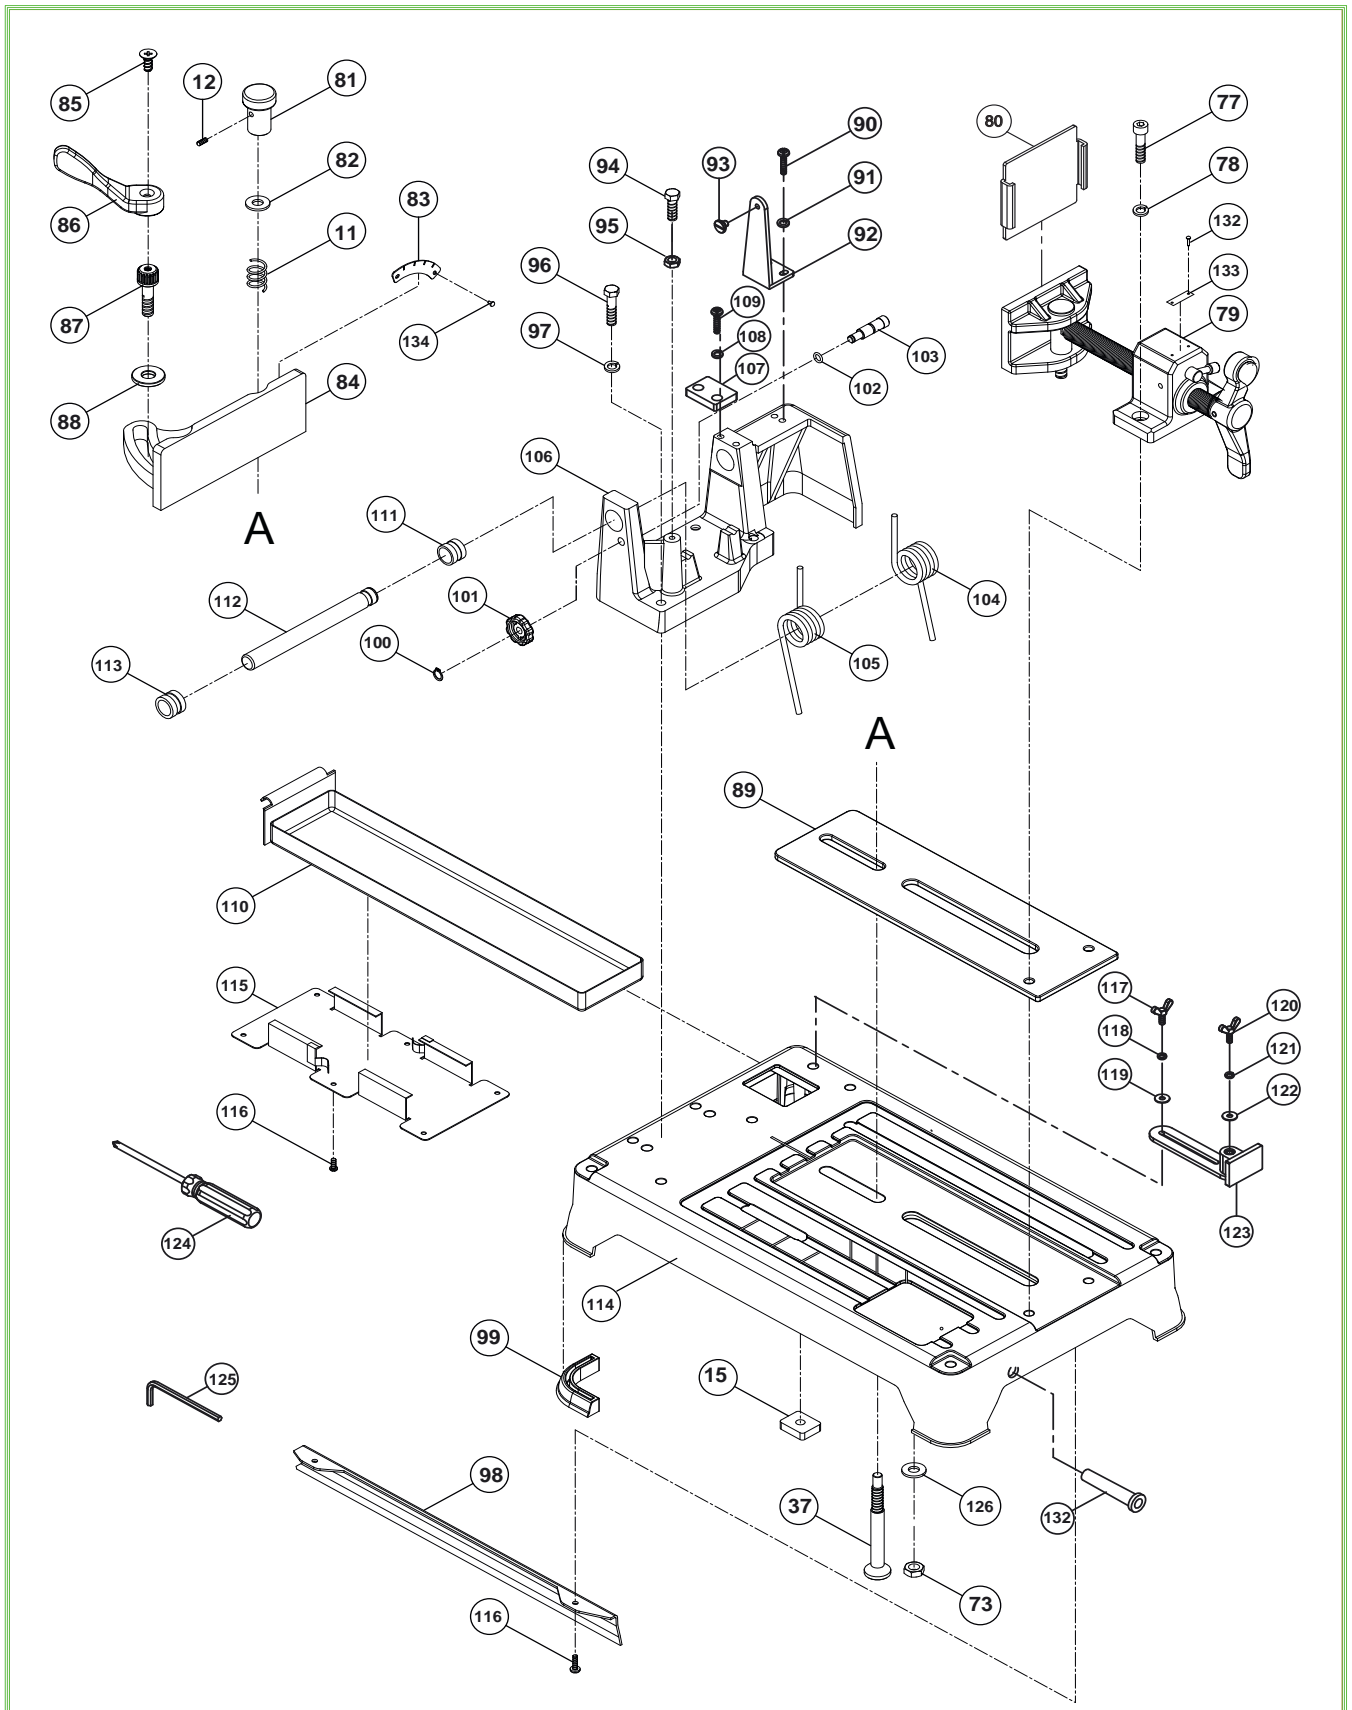

Premium Super Dry Cutter 9435T3

Premium Super Dry Cutter 9435T3

Premium Super Dry Cutter 9435T3

Item No	Part No.	QTY Used	Part Name	Standards
1	2458025	1	Hex. Socket Hd. Screw	M10x25
2	2222100	1	Spring Washer	Ø10
3	1209069	1	Flat Washer	Ø10.2xØ40
4	2104004	1	Flange	Ø70x Ø20x7.5
5	2104085	1	Flange	Ø20* Ø25.4* Ø70*29
6	2203420	1	Retaining Ring	C-42
7	1501170	1	Safety Cover Set	T2 / T3
8	1501177	2	Supporting Set	T2 / T3
9	2412007-1	1	Pan Hd. Screw	M4x7
10	2207148	1	Tension Spring	Ø0.7* Ø6*100
11	2207143	1	Spring	
12	2443006	1	Hex. Socket No Hd. Screw	M5x6
13	2413035	4	Pan Hd. Screw	M5x35
14	2222050	4	Spring Washer	Ø5
15	2106578	1	Setting Nut	
16	1501163	1	Blade Cover	(230V)
17	2106580	1	Supprot Pin	(230V)
18	1209641	1	Arm Lock Plate	(230V)
19	1606179	1	Rubber	(230V)
20	2207147	1	Tension Spring	(230V)
21	1114012	1	Power Supply Cord With Plug	(115V) US Version
21	1106002	1	Power Supply Cord With Plug	(230V)
22	1604243	1	Cord Guard	(115V)
22	1604242	1	Cord Guard	(230V)
23	2493020	2	Tapping Screw	TS5x20
24	1209352	2	Flat Washer	Ø5xØ14
25	2205043	1	Crescent Ring	C-8
26	2207151	1	Spring	
27	2452016	2	Hex.Socket Hd. Screw	M4x16
28	1604351	1	Handle Cover	
29	3005179	1	Gear Housing	
30	2442010	1	Hex. Socket No Hd. Screw	M4x10
31	0605012	1	Ball Bearing	6202LUZ
32	1803090	1	Armature Assembly	(115V)
32	1804090	1	Armature Assembly	(230V)
33	1201042	1	Fan Guide	Ø70x11
34	2493080	2	Tapping Screw	TS5x80
35	1001126	1	Field Assembly	(115V)
35	1002126	1	Field Assembly	(230V)
36	0602010	1	Ball Bearing	6200-ZZ
37	2106577	1	Fence Guide Spindle	
38	1607104	1	Motor Housing	
39	2223050	4	Flat Washer	Ø5
40	2222050	4	Spring Washer	Ø5
41	2413030	4	Pan. Hd. Screw	M5x30
42	1604340	1	Rear cover	98x112x56
43	2492018	2	Tapping Screw	TS4x18
44	0901038-1	2	Carbon Brush	(115V)
44	0901038-2	2	Carbon Brush	(230V)
45	0903059	2	Carbon Brush Holder	
46	2492012	4	Tapping Screw	TS4x12